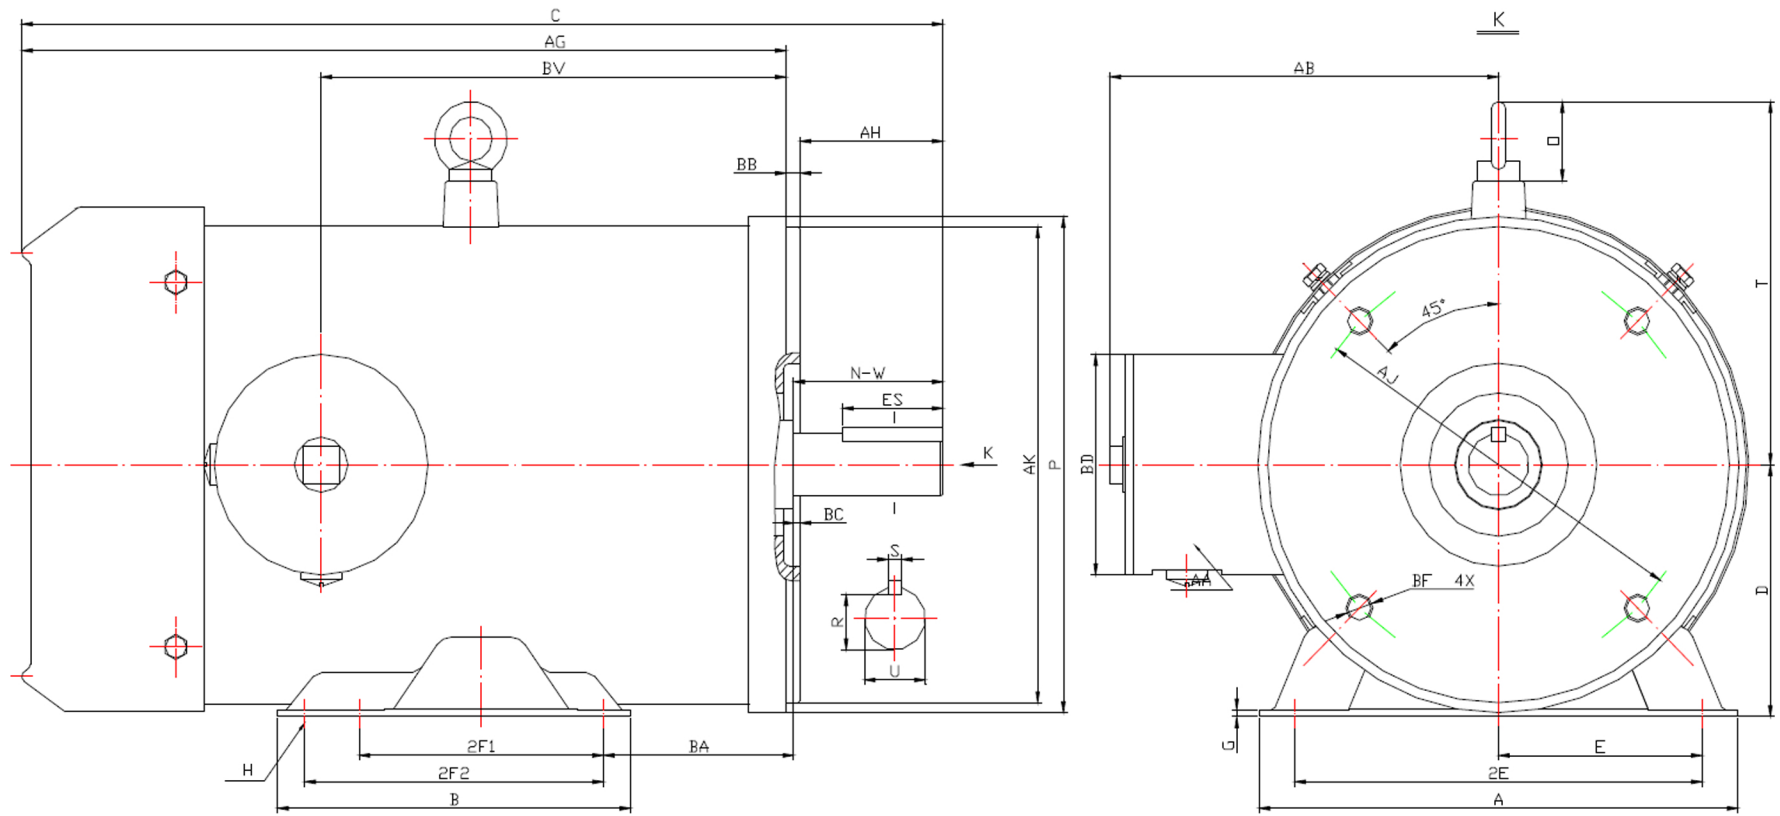

Orientation

											HP	RPM	Frame	WGT lb	MQSP / MPSP-302T
A	B	C	D	G	H		E	2E	2F1	2F2	3	3600	182TC	100,0	Stainless Steel 304, IP66
8.80"	6.50"	17.0"	4.50"	0.118"	0.71 * 0.47"		3.75"	7.50"	4.50"	5.50"					
P	AK	AJ	AH	AG	BA	BB	BC	BF		O	T				
8.85"	8.50"	7.250"	2.62"	14.13"	3.50"	0.25"	0.12"	4 * 1/2-13"		1.45"	6.50"				
U	R	S	ES	NW	AA	AB	BD	BV	DE Brg	ODE Brg					
1.125"	0.986"	0.250"	1.78"	2.75"	1/2" NPT	7.00"	3.95"	8.50"	6308	6306	Revised: Oct. 2018				